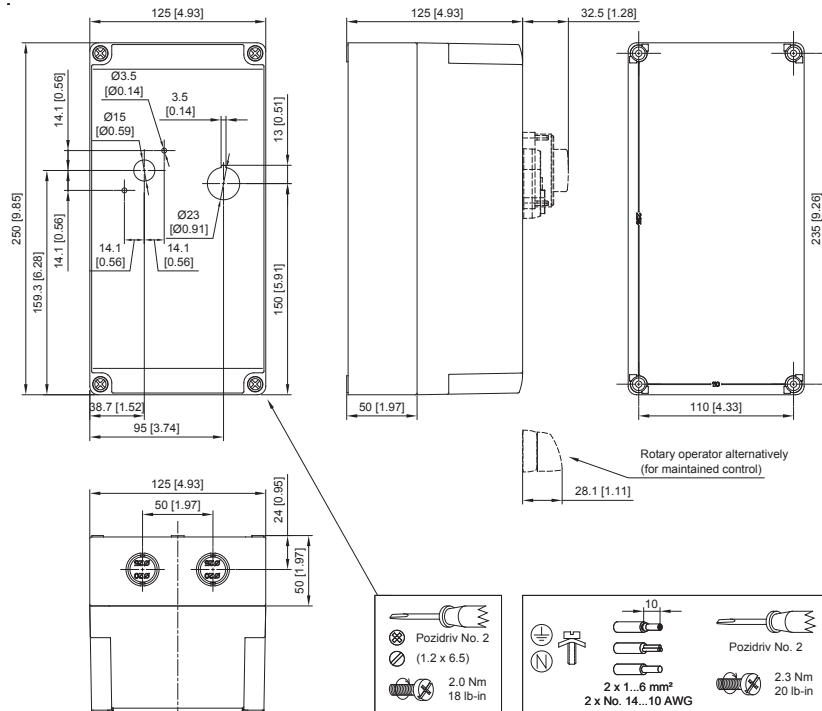

CX7/CXU7 KWIKstarter Enclosure KS7-COC4R (Dimension Code Q4)

Dimensions are in decimal inches. Dimensions not intended for manufacturing purposes.

Enclosure Dimensions

Dimensions are in decimal inches. Dimensions not intended for manufacturing purposes. See dimension drawings on next page.

IP65 ENCLOSURE

Encl. ID Dim.	Figure No.	Enclosure Size			Mtg Depth D	Mtg Centers		Panel Size Sub-Pan	
		A	B	C		E	F		
AY	1	5.91	3.54	5.12	N/A	N/A	5.32	N/A	N/A

TYPE-4/4X/12 ENCLOSURE

Encl. ID Dim.	Figure No.	Enclosure Size			Mtg Depth D	Mtg Centers		Panel Size Sub-Pan	
		A	B	C		E	F		
Q5	2	7.00	5.03	5.02	4.3	4.21	6.18	N/A	N/A
Q6	3	7.00	7.00	6.02	5.3	6.18	6.18	N/A	N/A
Q7	4	11.87	7.31	10.6	7.23	6.54	11.10	N/A	N/A

TYPE-4/12 & 12 ENCLOSURES

Encl. ID Dim.	Figure No.	Enclosure Size			Mtg Depth D	Mtg Centers		Panel Size Sub-Pan		H
		A	B	C		E	F			
W6	5	9.84	7.87	8.24	5.31	5.31	9.13	9.09	7.13	-
W7	5	13.78	11.81	10.2	7.28	9.25	13.07	13.03	11.06	-
L	6	8	6	6	5.53	4	8.75	6.75	4.88	9.5

TYPE 4/7/9 ENCLOSURES

Encl. ID Dim.	Figure No.	Mtg. Dim.			Inside Dim. D	Outside Dim.				Conduit Entry Top & Bot
		A	B	C		E	F	G	H	
EX	7	3.25	7.75	3.5	6.0	3.0	4.56	7.06	6.25	0.75
EY	7	5.50	8.50	5.50	5.50	6.0	7.0	7.0	8.84	1.0
EZ	8	9.13	4.50	6.0	8.0	6.63	9.25	11.25	9.34	1.50